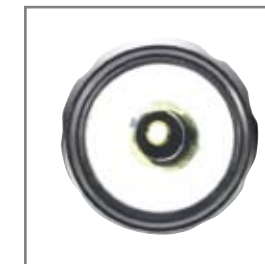

High Beamer Tactical 3W

Mega power 3 watt white ultra luminance LED spot light

Art No	4211
Lamp	3W white LED
Battery	3 x AA (1.5V – LR6) batteries included
Mode	Off | Flash | Medium | High
Burn Time	20 hours of burn time (high mode) 40 hours of burn time (medium mode) 60 hours of burn time (flash mode)
Visibility	1200 m
Lamp housing	Machined aluminum
Mount	QR handlebar bracket

High Beamer Tactical 1W

Mega power 3 watt white ultra luminance LED spot light

Art No	4245	NEW!
Lamp	1W white LED	
Battery	3 x AA (1.5V – LR6) batteries included	
Mode	Off | Flash | Medium | High	
Burn Time	25 hours of burn time (high mode) 50 hours of burn time (medium mode) 75 hours of burn time (flash mode)	
Visibility	800 m	
Lamp housing	Machined aluminum	
Mount	QR handlebar bracket	

High Beamer Tactical 1W

High power 1 watt white ultra luminance LED spot light

Art No	4111
Lamp	1W white LED
Battery	3 x AAA (1.5V – LR3) batteries included
Mode	Off | Chasing | Flash | Constant
Burn Time	30 hours of burn time (constant mode) 60 hours of burn time (flash mode)
Visibility	1000 m
Lamp housing	Machined aluminum
Mount	QR handlebar bracket