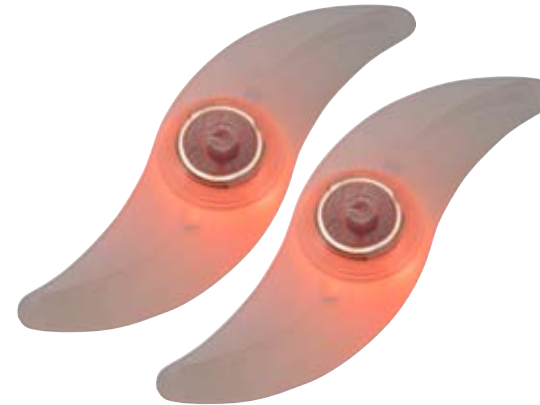

Art No 4223

White Bright Micro & Tail Bright Micro
(4020 + 4012)

Art No 4040

Spoke Bright
Spoke fit light set

Art No 4241 **NEW!**

White Bright 3X & Tail Bright 3X
(4238 + 4237)

Art No 4242 **NEW!**

Power White Nano & Power Tail Nano
(4205 + 4206)